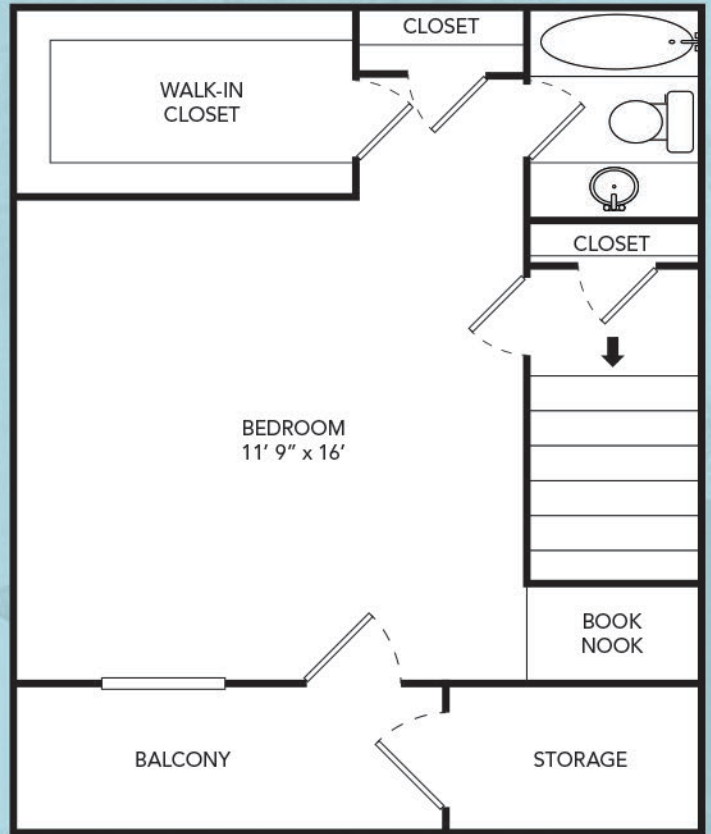

EASTGATE

DOWNSTAIRS

UPSTAIRS

UNIT A 1

1 bed / 1.5 bath
805 sq. ft.

RENT: _____

DEPOSIT: _____

FEES: _____