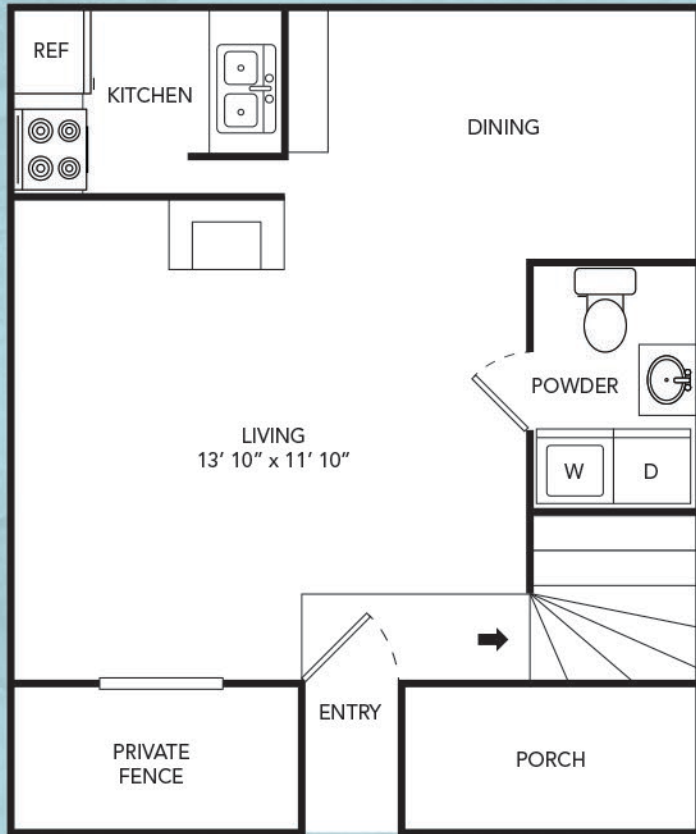

EASTGATE

DOWNSTAIRS

UPSTAIRS

UNIT A 1

1 bed / 1.5 bath
805 sq. ft.

RENT: _____

DEPOSIT: _____

FEES: _____