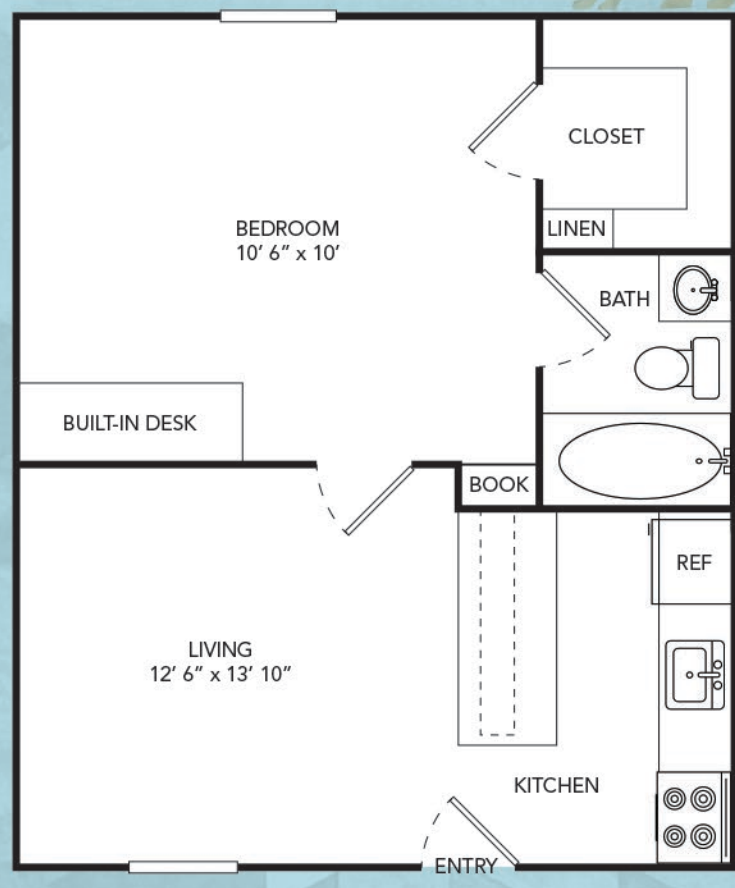

EASTGATE

UNIT A 4

1 bed / 1 bath
500 sq. ft.

RENT: _____

DEPOSIT: _____

FEES: _____